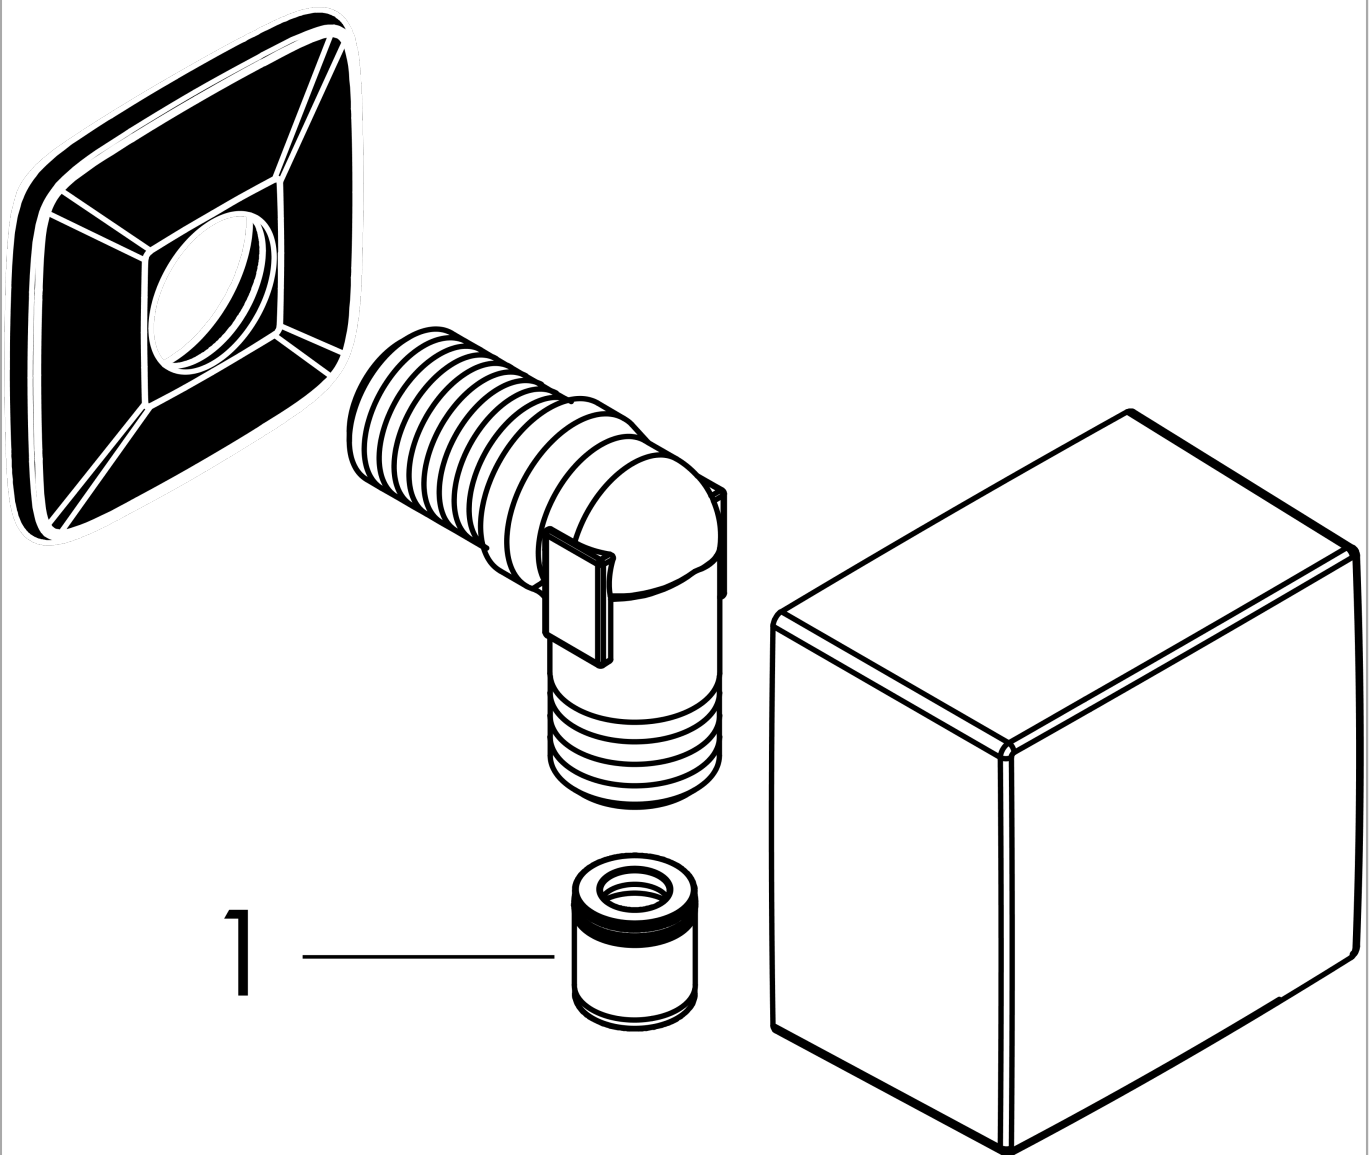

FixFit

Wall outlet Square with non-return valve

Surfaces: **Matt Black** Article Number: **26455670**

Description

product features

- plastic connection angle
- non-return valve

Design awards

reddot winner 2020

Product image

Scale drawing

FixFit

Wall outlet Square with non-return valve

Surfaces: **Matt Black** Article Number: **26455670**

Exploded Drawing

Year of production: >07/19

FixFit

Wall outlet Square with non-return valve

Surfaces: **Matt Black** Article Number: **26455670**

Spare part list

Year of production: >07/19

Pos.	Description	Article Number	Price	PU
1	set of non return valves DW 15	94074000	-	1