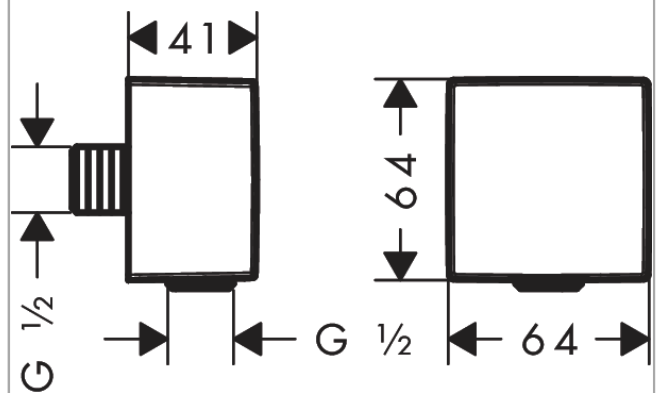

FixFit

Wall outlet Square with non-return valve

Surfaces: **Matt Black** Article Number: **26455670**

Description

product features

- plastic connection angle
- non-return valve

Design awards

reddot winner 2020

Product image

Scale drawing

FixFit

Wall outlet Square with non-return valve

Surfaces: **Matt Black** Article Number: **26455670**

Exploded Drawing

Year of production: >07/19

FixFit

Wall outlet Square with non-return valve

Surfaces: **Matt Black** Article Number: **26455670**

Spare part list

Year of production: >07/19

Pos.	Description	Article Number	Price	PU
1	set of non return valves DW 15	94074000	-	1